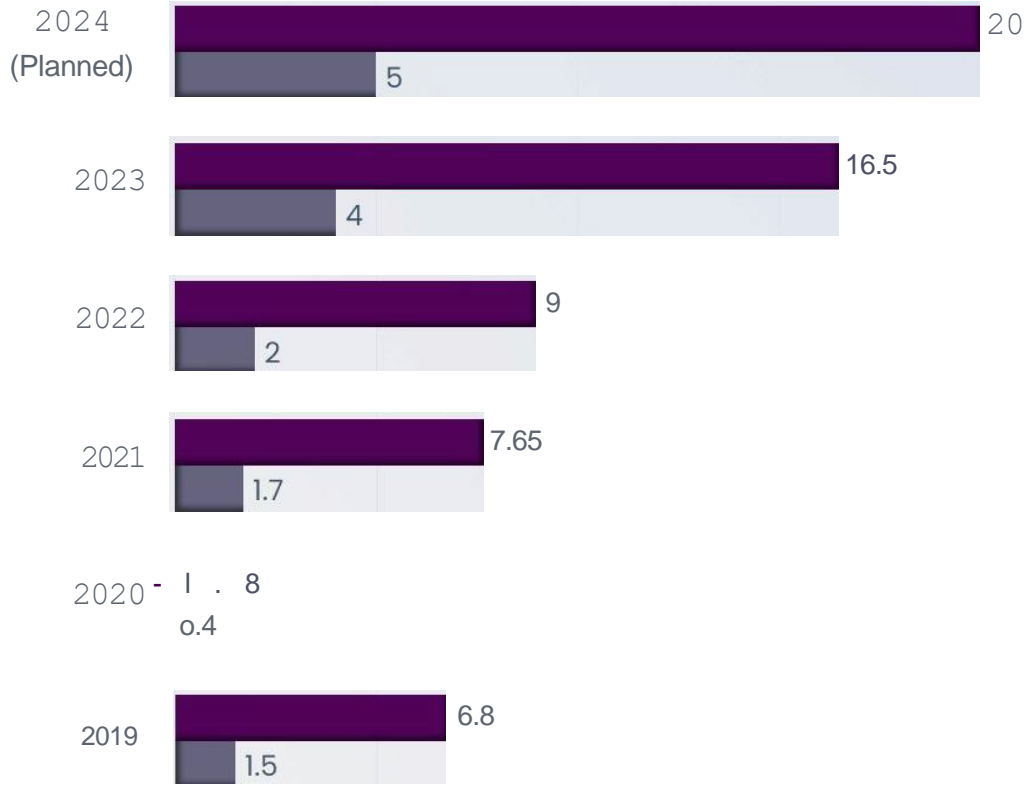

Quick
Development

Key Facts & Figure

Quantity
4.0 Million
Pcs/year

Revenue
16.5 Million
Dollar/year

Sewing Line
13 Lines

Manpower
800 persons

Area
190181Sq. ft

Business Data