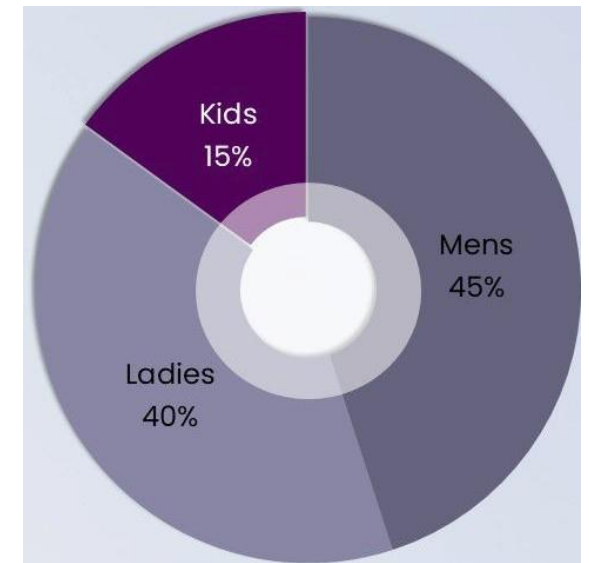

Product Category Wise