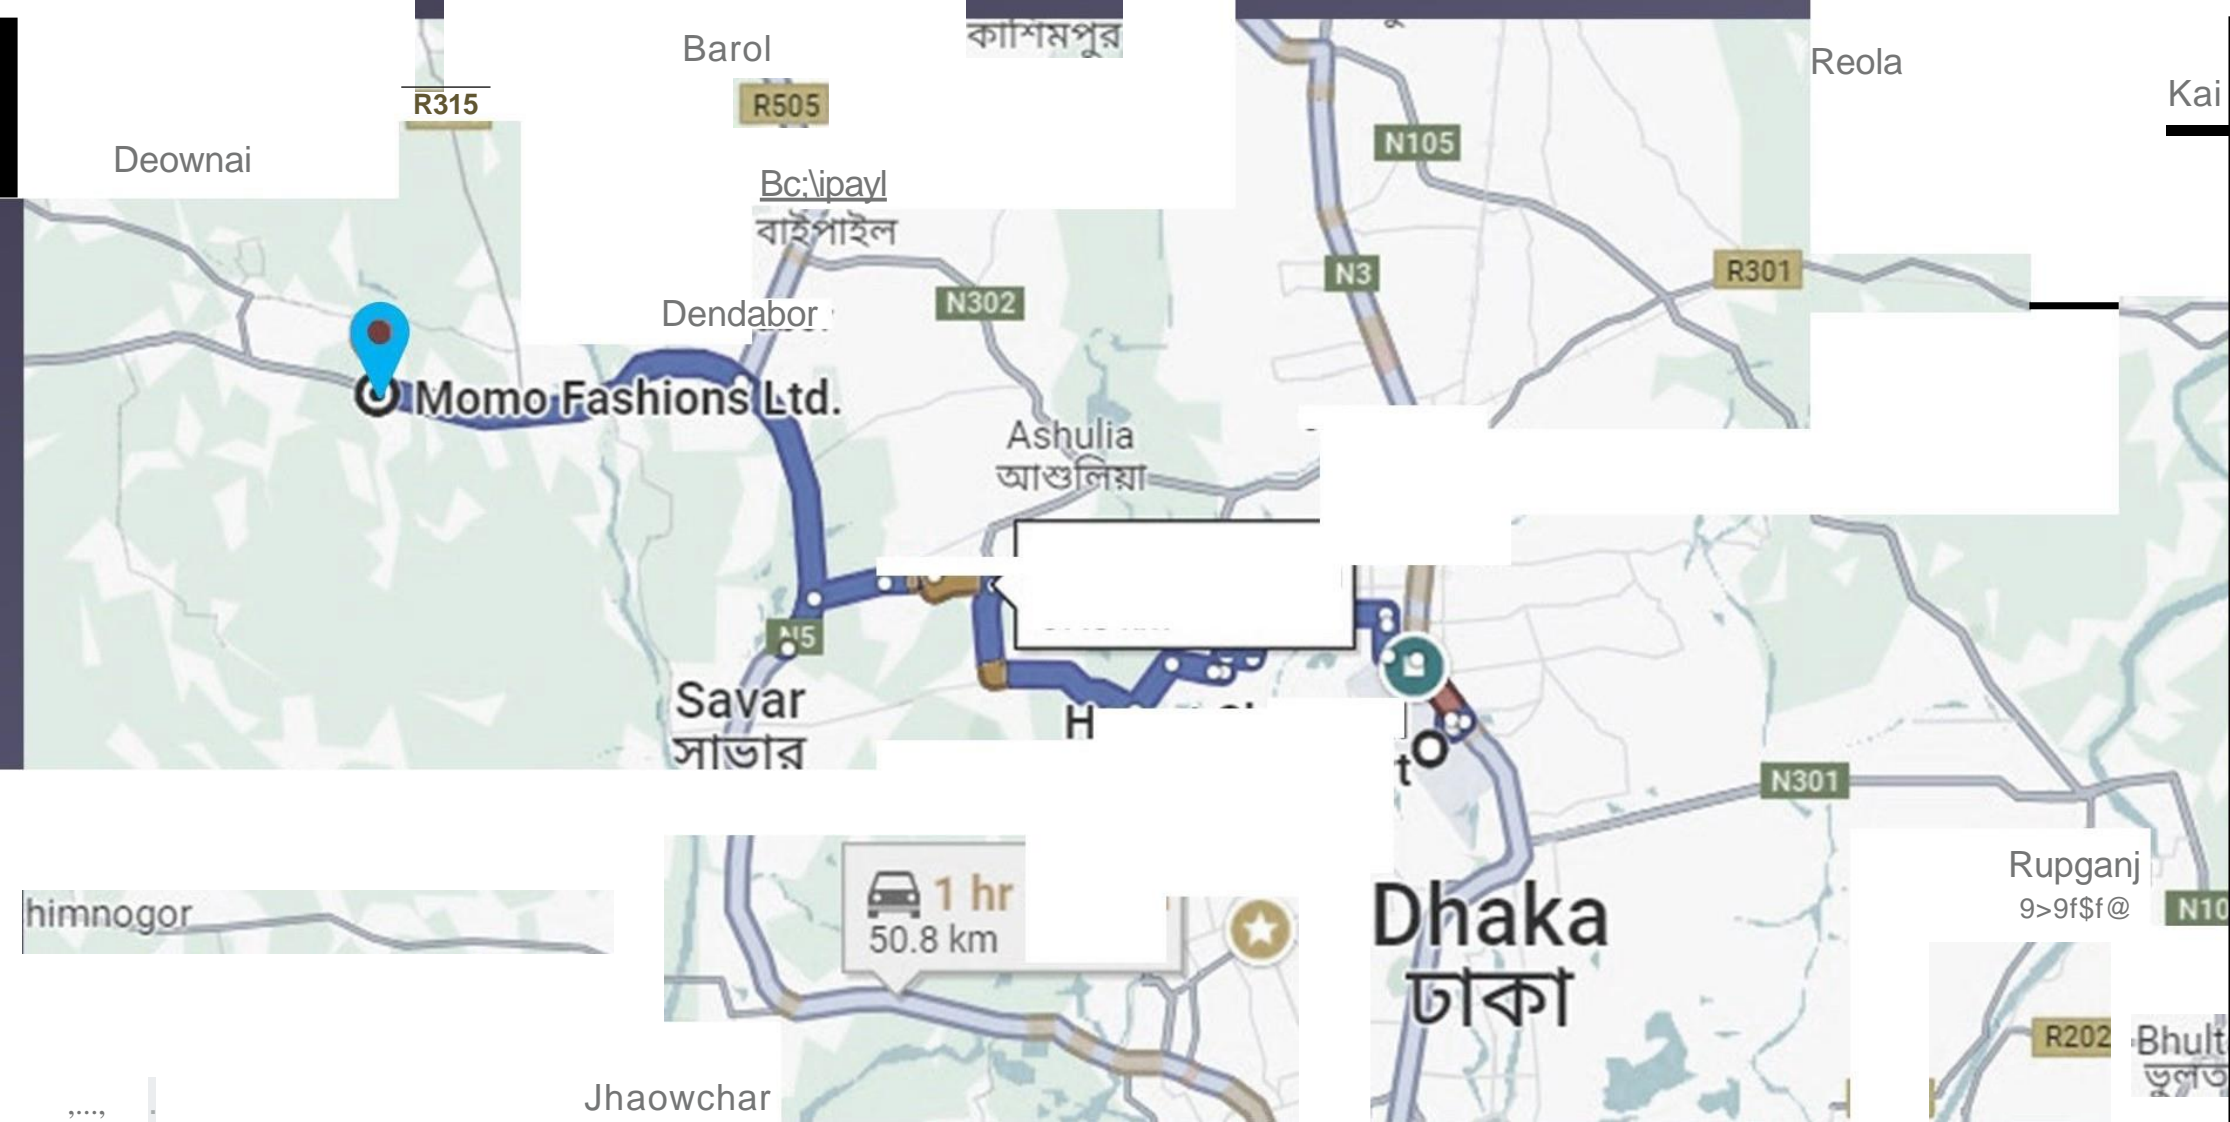

Company Profile

MOMO
fashions LTD.

MOMO FASHIONS
LIMITED

Versatility
Durability

We are in close proximity to the city.

About Us

MOMO Fashions Ltd. stands as an eminent hub for garment production, exclusively geared towards exports, located in the vibrant heart of Bangladesh's fashion industry.